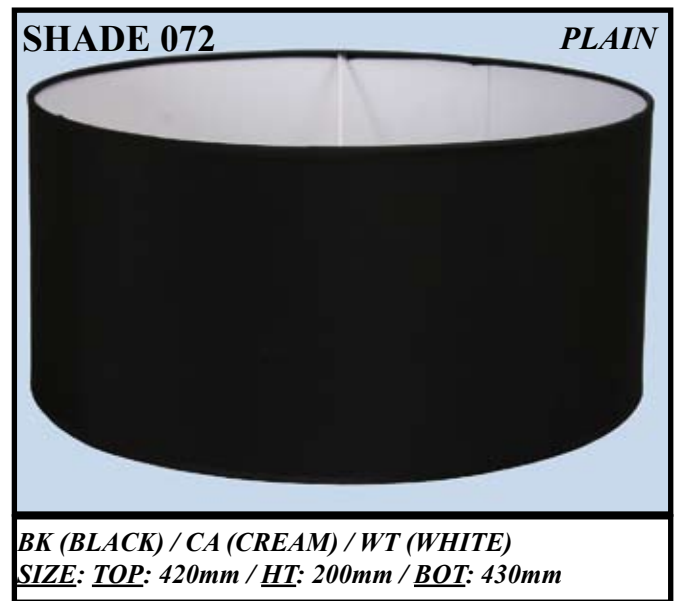

PLEATED OCTAGONAL

CA (CREAM)

SIZE: TOP: 120mm / HT: 175mm / BOT: 255mm

SHADE 067

WOVEN

CA (CREAM)

SIZE: TOP: 150mm / HT: 195mm / BOT: 310mm

COLOUR CODES